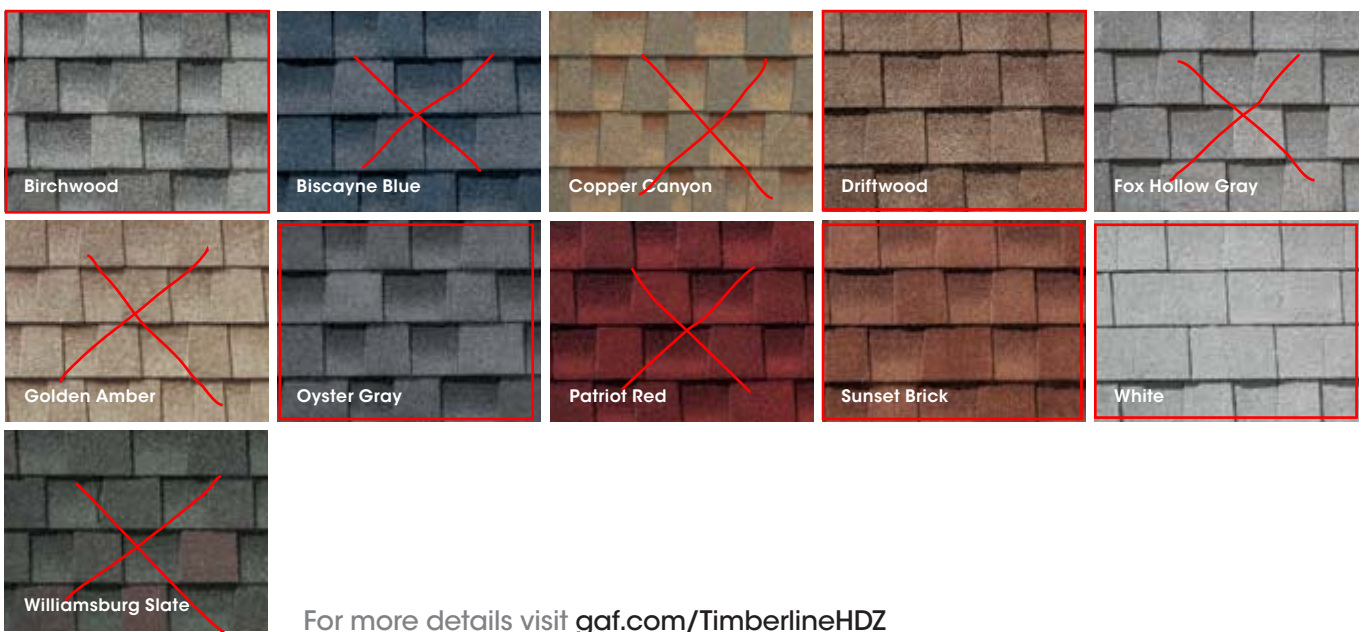

# Color Availability

## Nationally Available Colors

## Harvest Blend Colors

PREMIUM PRICE

## Regionally Available Colors (See next page for details.)

For more details visit [gaf.com/TimberlineHDZ](http://gaf.com/TimberlineHDZ)

Note: It is difficult to reproduce the color clarity and actual color blends of these products. Before selecting your color, please ask to see several full-size shingles.