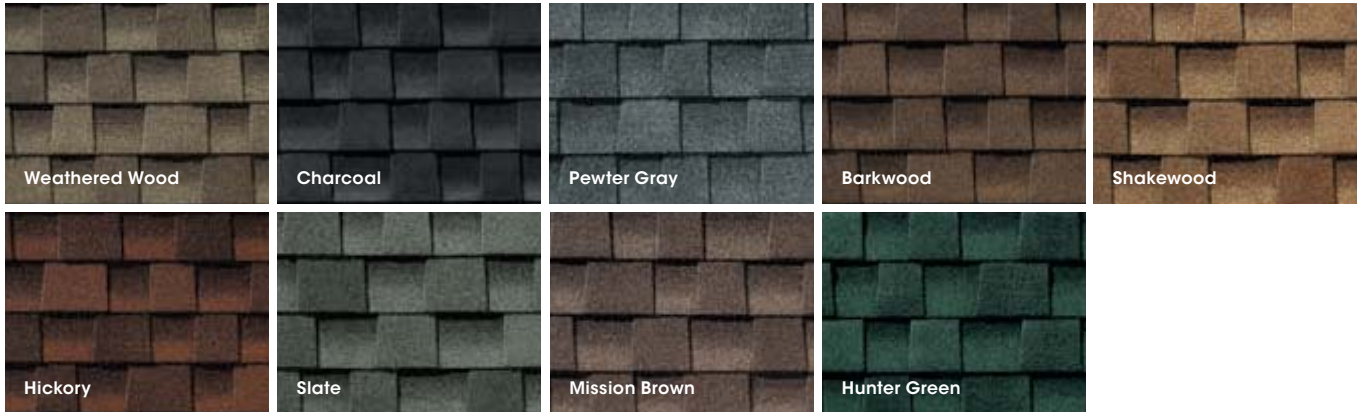

# Color Availability

## Nationally Available Colors

## Harvest Blend Colors

PREMIUM PRICE

## Regionally Available Colors (See next page for details.)

For more details visit [gaf.com/TimberlineHDZ](http://gaf.com/TimberlineHDZ)

Note: It is difficult to reproduce the color clarity and actual color blends of these products. Before selecting your color, please ask to see several full-size shingles.