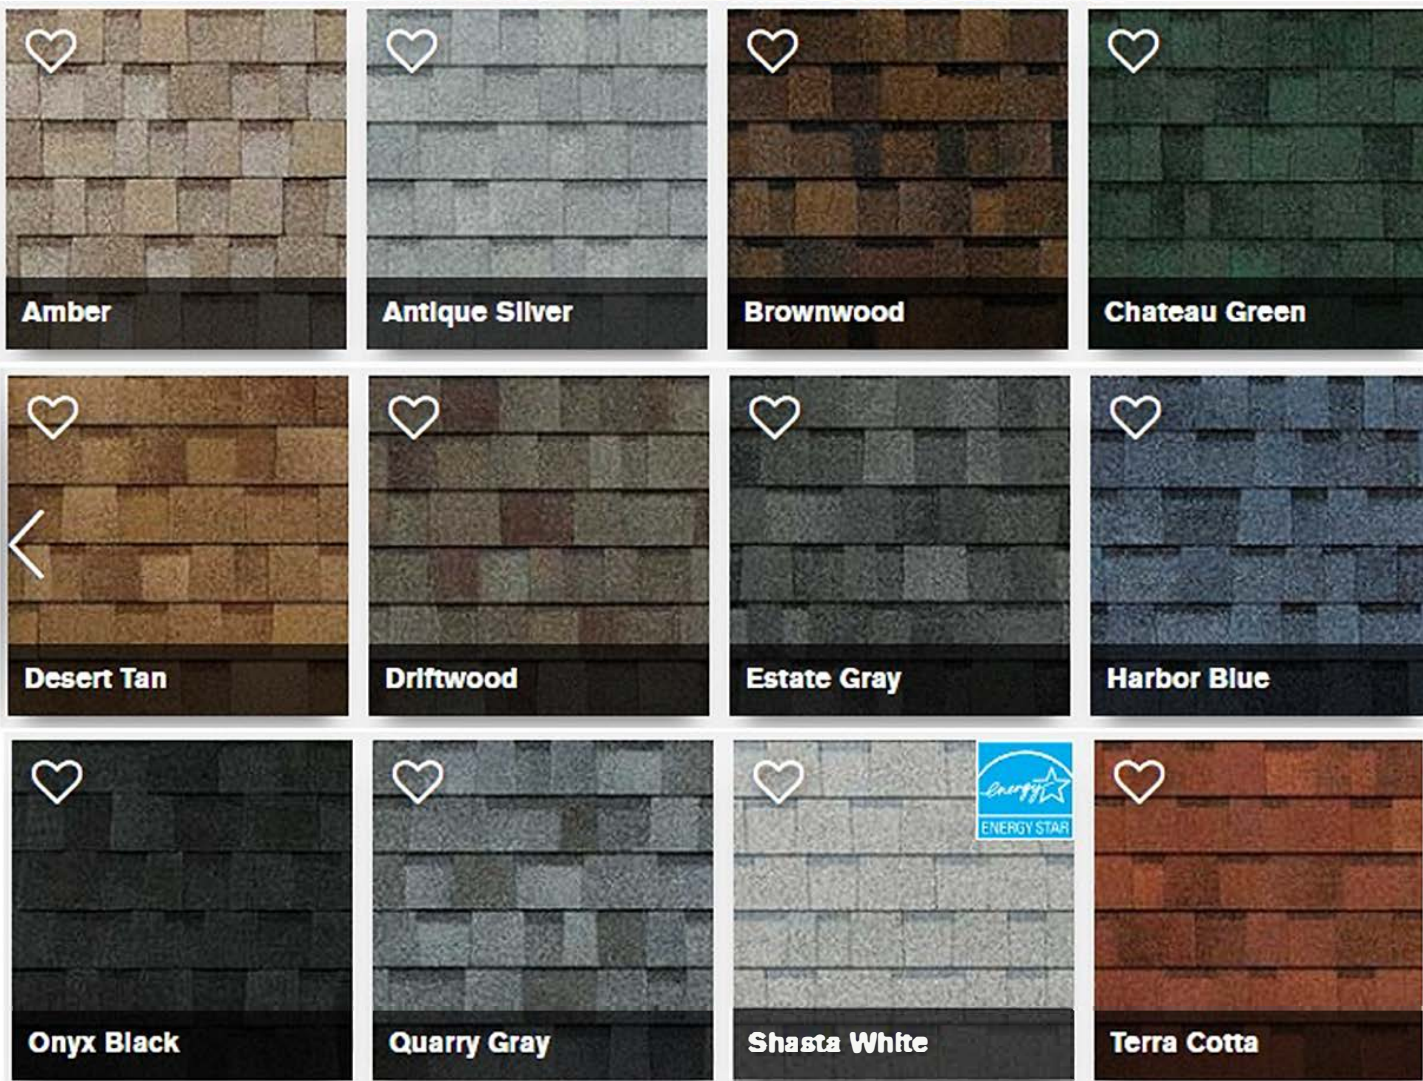

DIMENSIONAL SHINGLES OWENS CORNING

3-TAB SHINGLE OWENS CORNING