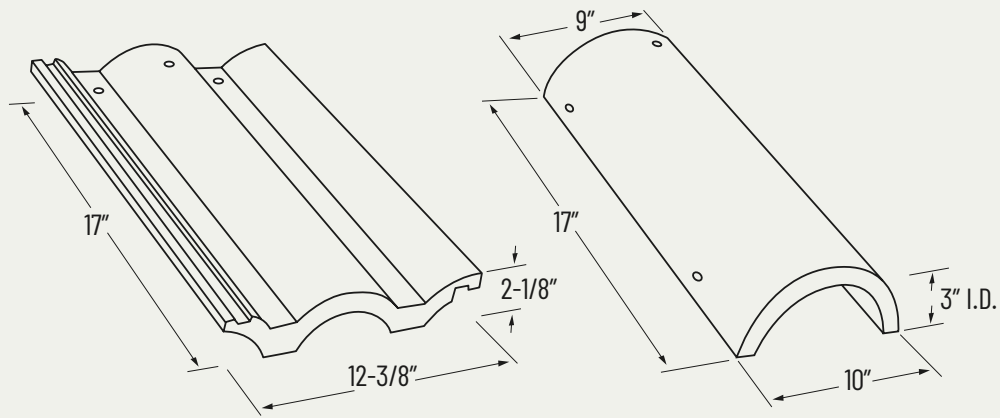

# Malibu

PER 100  
SQ FT

**88** Tiles (3" headlap)  
**903** Pounds (approx.)

*Malibu tile has gentle curves, which adds visual interest and striking effects, easily complementing modern architectural designs and large buildings. It's particularly effective on distinctive homes, apartments, hotels, places of worship and commercial structures. It's the best of both worlds, where Mediterranean meets Contemporary.*