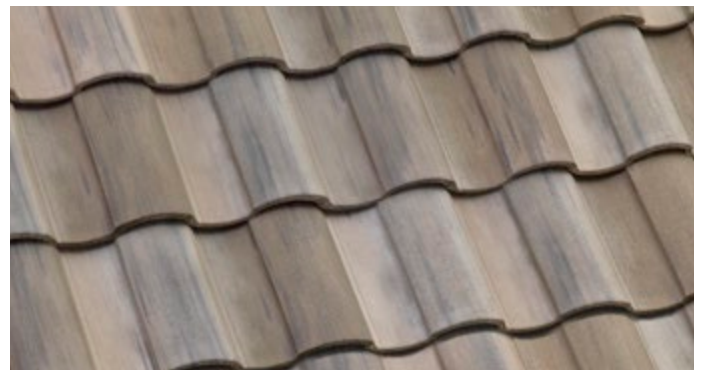

Barrel Profiles

Inspiration that will move you... Eagle's high and medium barrel shaped profiles exude rich colors, unmatched aesthetics and timeless elegance. Whether you are looking to emulate the authentic look of Spanish tile in the Old World or wish for a more contemporary style while mirroring the Mediterranean appearance found in the roofscapes of Italy, France and Greece; you can rest assured that your curb appeal will be the envy of everyone in your neighborhood.

Capistrano
3629 Floridian Blend

Capistrano

PER 100
SQ FT

88.5 Tiles (3" headlap)
880 Pounds (approx.)

A high S-profile tile, our Capistrano is semi-cylindrical and is the most traditionally recognized of all tile profiles. While you may think a Capistrano tile roof is suitable for only Spanish or Italian architecture, it actually offers stunning good looks that work well with any style, as it pairs nicely with stucco, stone or brick siding. It is used widely on residential, commercial, military and institutional buildings throughout the United States.

Capistrano
3723 Adobe Blend

39507 Moss Creek - Hues of Green, Dark Green Streaks

39508 Sevilla Range - Range of Bright Terracotta

39604 Maple Creek Blend - Blend of Light Brown, Taupe, Gray, Tan

39609 Lakeport Blend - Blend of Reddish Browns, with Gray