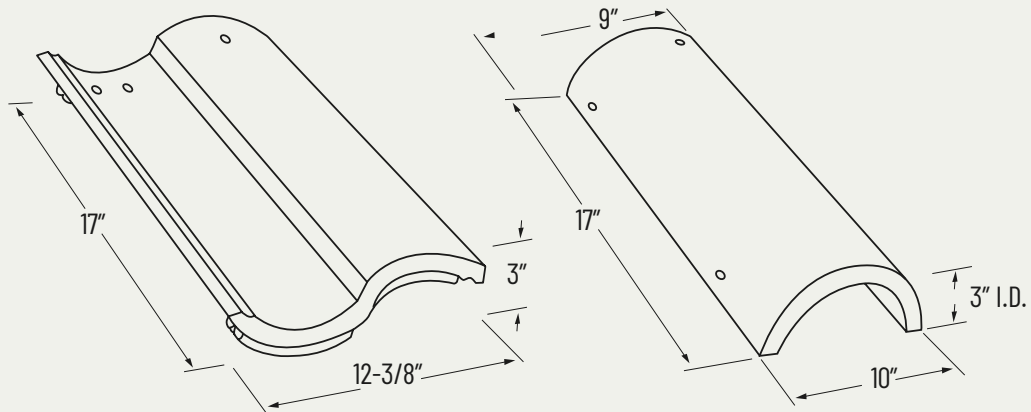

Barrel Profiles

Inspiration that will move you... Eagle's high and medium barrel shaped profiles exude rich colors, unmatched aesthetics and timeless elegance. Whether you are looking to emulate the authentic look of Spanish tile in the Old World or wish for a more contemporary style while mirroring the Mediterranean appearance found in the roofscapes of Italy, France and Greece; you can rest assured that your curb appeal will be the envy of everyone in your neighborhood.

Capistrano
3629 Floridian Blend

Capistrano

PER 100
SQ FT

88.5 Tiles (3" headlap)
880 Pounds (approx.)

A high S-profile tile, our Capistrano is semi-cylindrical and is the most traditionally recognized of all tile profiles. While you may think a Capistrano tile roof is suitable for only Spanish or Italian architecture, it actually offers stunning good looks that work well with any style, as it pairs nicely with stucco, stone or brick siding. It is used widely on residential, commercial, military and institutional buildings throughout the United States.