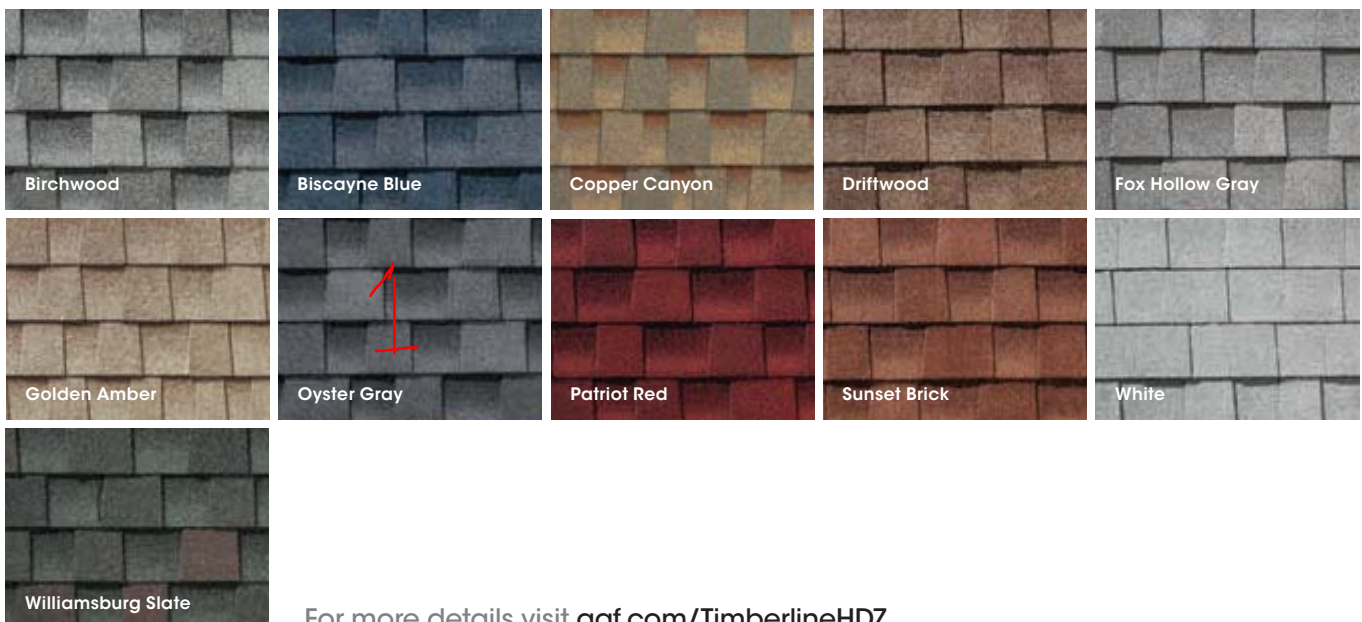

Color Availability

Nationally Available Colors

Choose one of the numbered colors from 1-4

Regionally Available Colors (See next page for details.)

For more details visit gaf.com/TimberlineHDZ

Note: It is difficult to reproduce the color clarity and actual color blends of these products. Before selecting your color, please ask to see several full-size shingles.