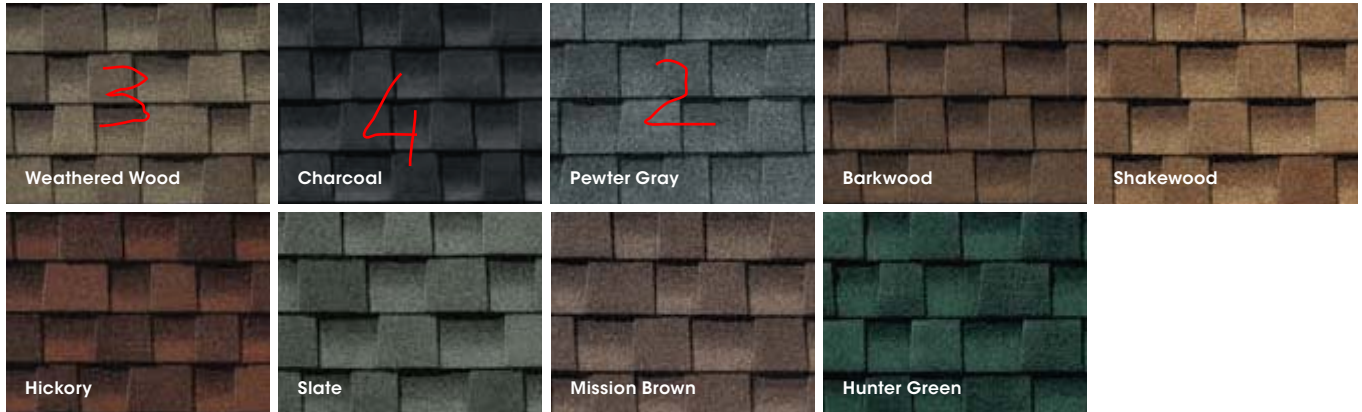

Color Availability

Nationally Available Colors

Choose one of the numbered colors from 1-4

Regionally Available Colors (See next page for details.)

For more details visit gaf.com/TimberlineHDZ

Note: It is difficult to reproduce the color clarity and actual color blends of these products. Before selecting your color, please ask to see several full-size shingles.